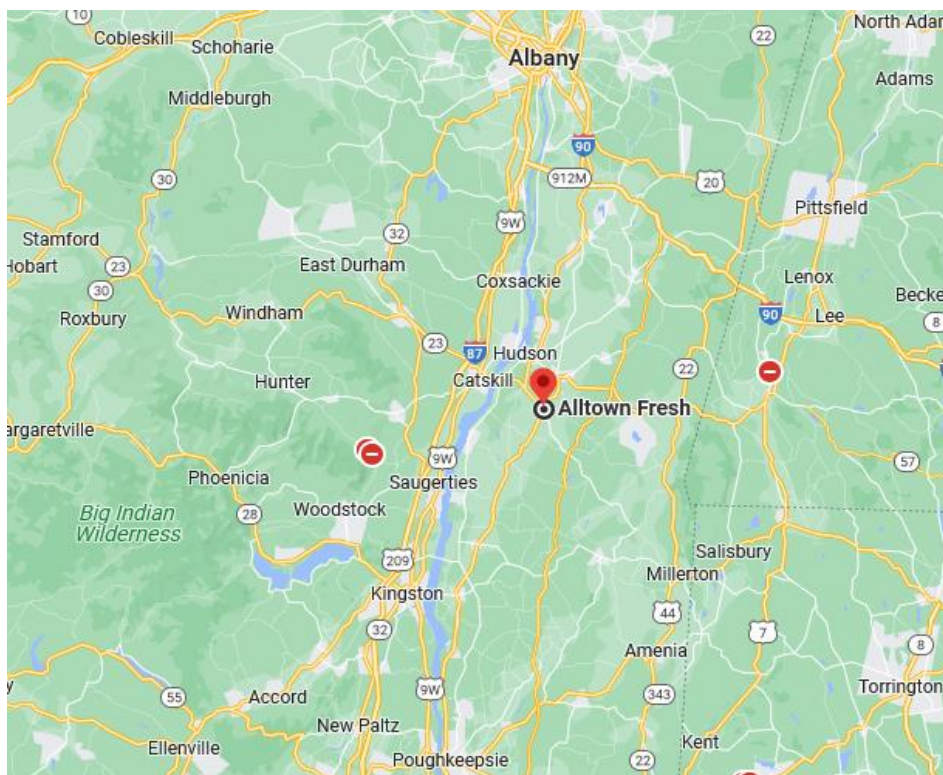

March 2022

New Fuelrite Tractor Trailer Accessible Location in Hudson, NY

ALLTOWN/GLOBAL Newly Constructed

Address: 5385 US-9H, Hudson, NY 12534

Hours: 24/7/365

Phone: 1-838-206-3048

On Route 9. 40 miles north of Poughkeepsie, 40 miles south of Albany, 10 miles southeast of I-87, Exit 21 for Route 23. I-87 Exit 21. (Rip Van Winkle Bridge)

Directions: I-87 Exit 21, then 10 miles southeast. Intersection of Routes 9/9H, 82 and 23, east of the Hudson River on Route 9.

The site is Big and Brand New: DEF at the Pump, Standalone Diesel, Nice C-Store